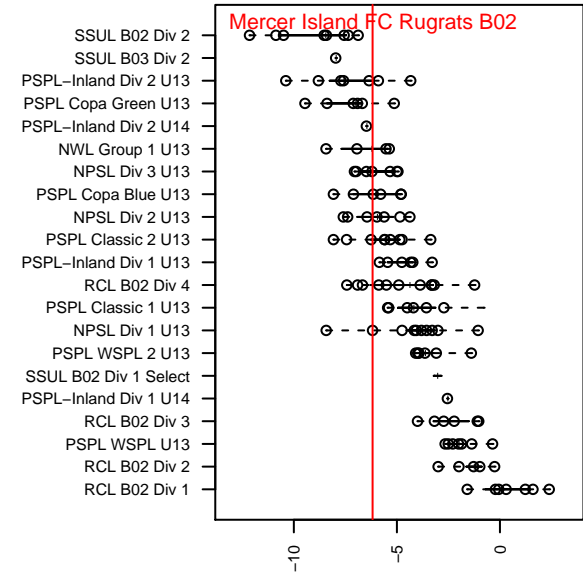

Mercer Island FC Rugrats B02

Mercer Island FC
 Mercer Island, WA
 B02 total strength=631
 attack=0.58 defense=0.53
 fall league = NPSL Div 1 U13

alt names used:
 MIFC BU13
 MERCER ISLAND FC MIFC BU13 (WA)
 MIFC Rugrats '02 005/Erkut

Venues played:
 2015 Seattle United Cup BU13
 2015 REDAPT Cup Silver U13
 2015 NPSL Division 1 U13

Mercer Island FC Rugrats B02
 Dots are actual minus expected GF (blue circles) and GA (red triangles).
 Blue line is smoothed change in attack strength. Red is smoothed change in defense strength.

**attack and defense variance (black dot)
relative to other teams
and top 10 in region**

**attack and defense rating
relative to others at age
and all opponents in last 13 months**

Performance relative to 13 month average