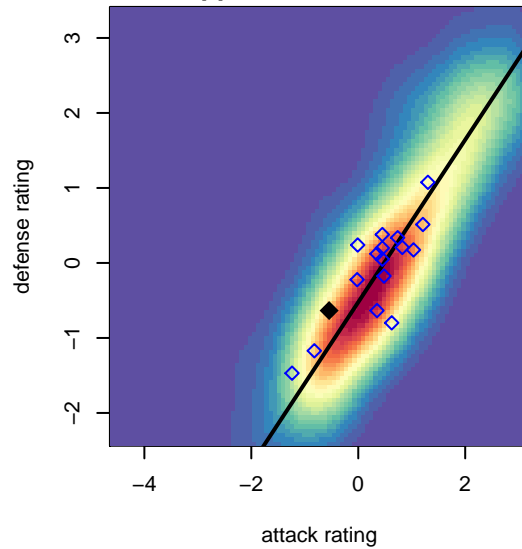

Mercer Island FC Rugrats B02

Mercer Island FC
 Mercer Island, WA
 B02 total strength=631
 attack=0.58 defense=0.53
 fall league = NPSL Div 1 U13

alt names used:
 MIFC BU13
 MERCER ISLAND FC MIFC BU13 (WA)
 MIFC Rugrats '02 005/Erkut

Venues played:
 2015 Seattle United Cup BU13
 2015 REDAPT Cup Silver U13
 2015 NPSL Division 1 U13

Mercer Island FC Rugrats B02
 Dots are actual minus expected GF (blue circles) and GA (red triangles).
 Blue line is smoothed change in attack strength. Red is smoothed change in defense strength.

**attack and defense variance (black dot)
relative to other teams
and top 10 in region**

**attack and defense rating
relative to others at age
and all opponents in last 13 months**

Performance relative to 13 month average