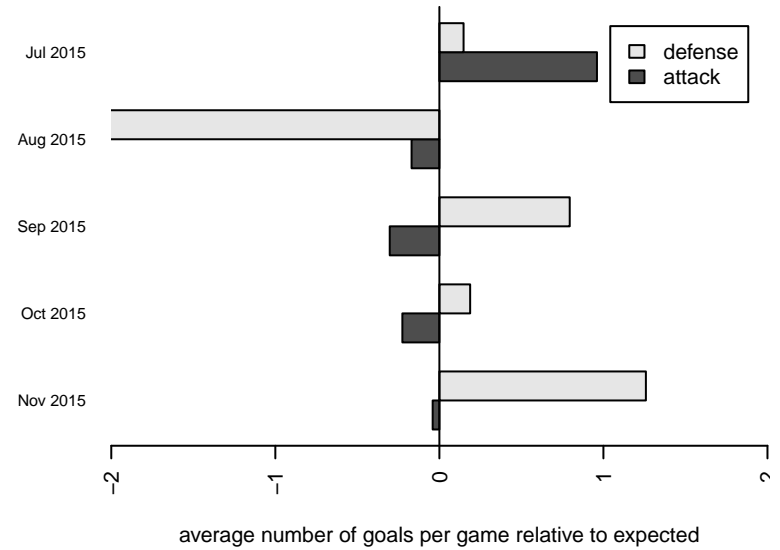

Performance relative to 13 month average