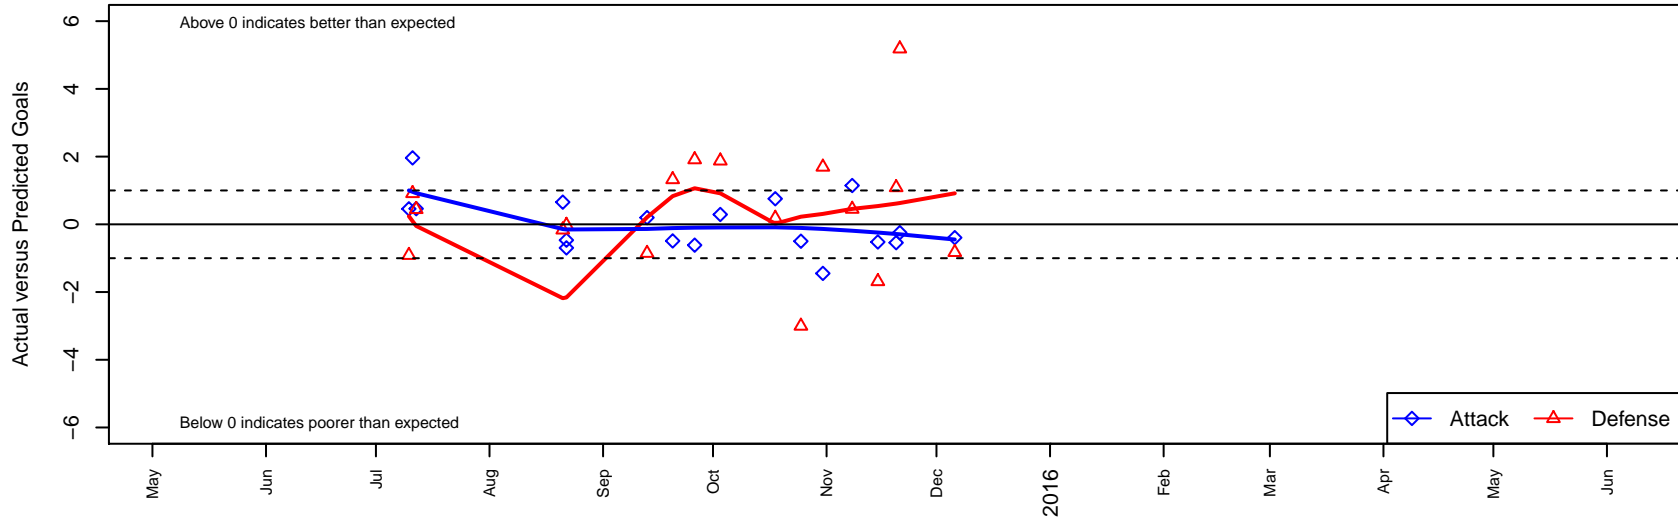

Mercer Island FC Rugrats B02

Mercer Island FC
 Mercer Island, WA
 B02 total strength=631
 attack=0.58 defense=0.53
 fall league = NPSL Div 1 U13

alt names used:
 MIFC BU13
 MERCER ISLAND FC MIFC BU13 (WA)
 MIFC Rugrats '02 005/Erkut

Venues played:
 2015 Seattle United Cup BU13
 2015 REDAPT Cup Silver U13
 2015 NPSL Division 1 U13

Mercer Island FC Rugrats B02
 Dots are actual minus expected GF (blue circles) and GA (red triangles).
 Blue line is smoothed change in attack strength. Red is smoothed change in defense strength.

**attack and defense variance (black dot)
relative to other teams
and top 10 in region**

**attack and defense rating
relative to others at age
and all opponents in last 13 months**

Performance relative to 13 month average