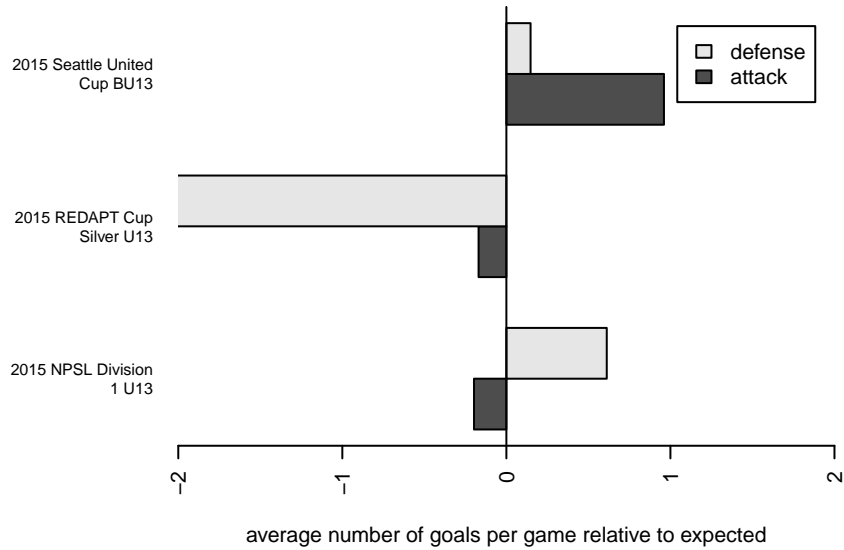

Mercer Island FC Rugrats B02

Mercer Island FC
 Mercer Island, WA
 B02 total strength=631
 attack=0.58 defense=0.53
 fall league = NPSL Div 1 U13

alt names used:
 MIFC BU13
 MERCER ISLAND FC MIFC BU13 (WA)
 MIFC Rugrats '02 005/Erkut

Venues played:
 2015 Seattle United Cup BU13
 2015 REDAPT Cup Silver U13
 2015 NPSL Division 1 U13

Mercer Island FC Rugrats B02
 Dots are actual minus expected GF (blue circles) and GA (red triangles).
 Blue line is smoothed change in attack strength. Red is smoothed change in defense strength.

**attack and defense variance (black dot)
relative to other teams
and top 10 in region**

**attack and defense rating
relative to others at age
and all opponents in last 13 months**

Performance relative to 13 month average